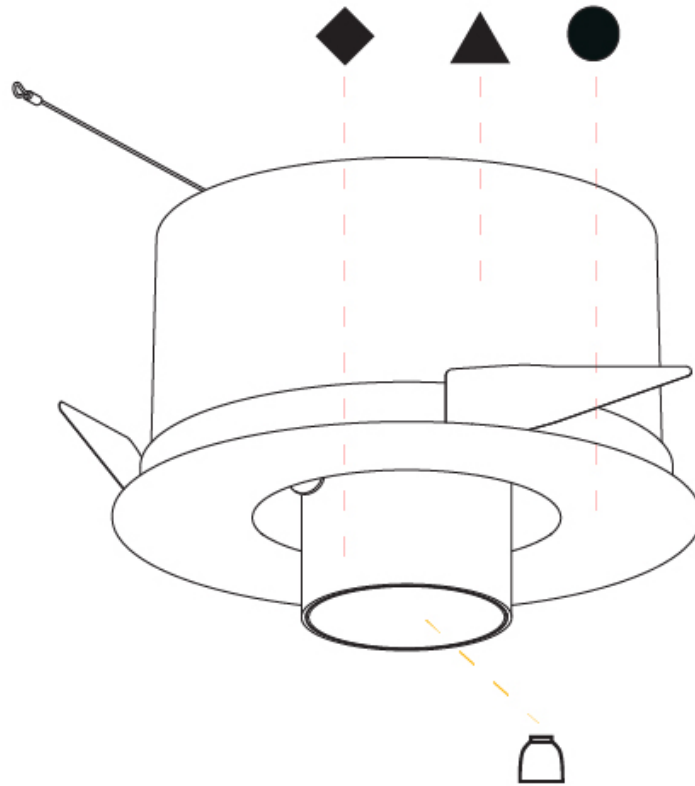

IMAGINE ROUND RECESSED

A35380-

PROJECT	_____
TYPE	_____
SPECIFIER	_____
QUANTITY	_____
DATE	_____